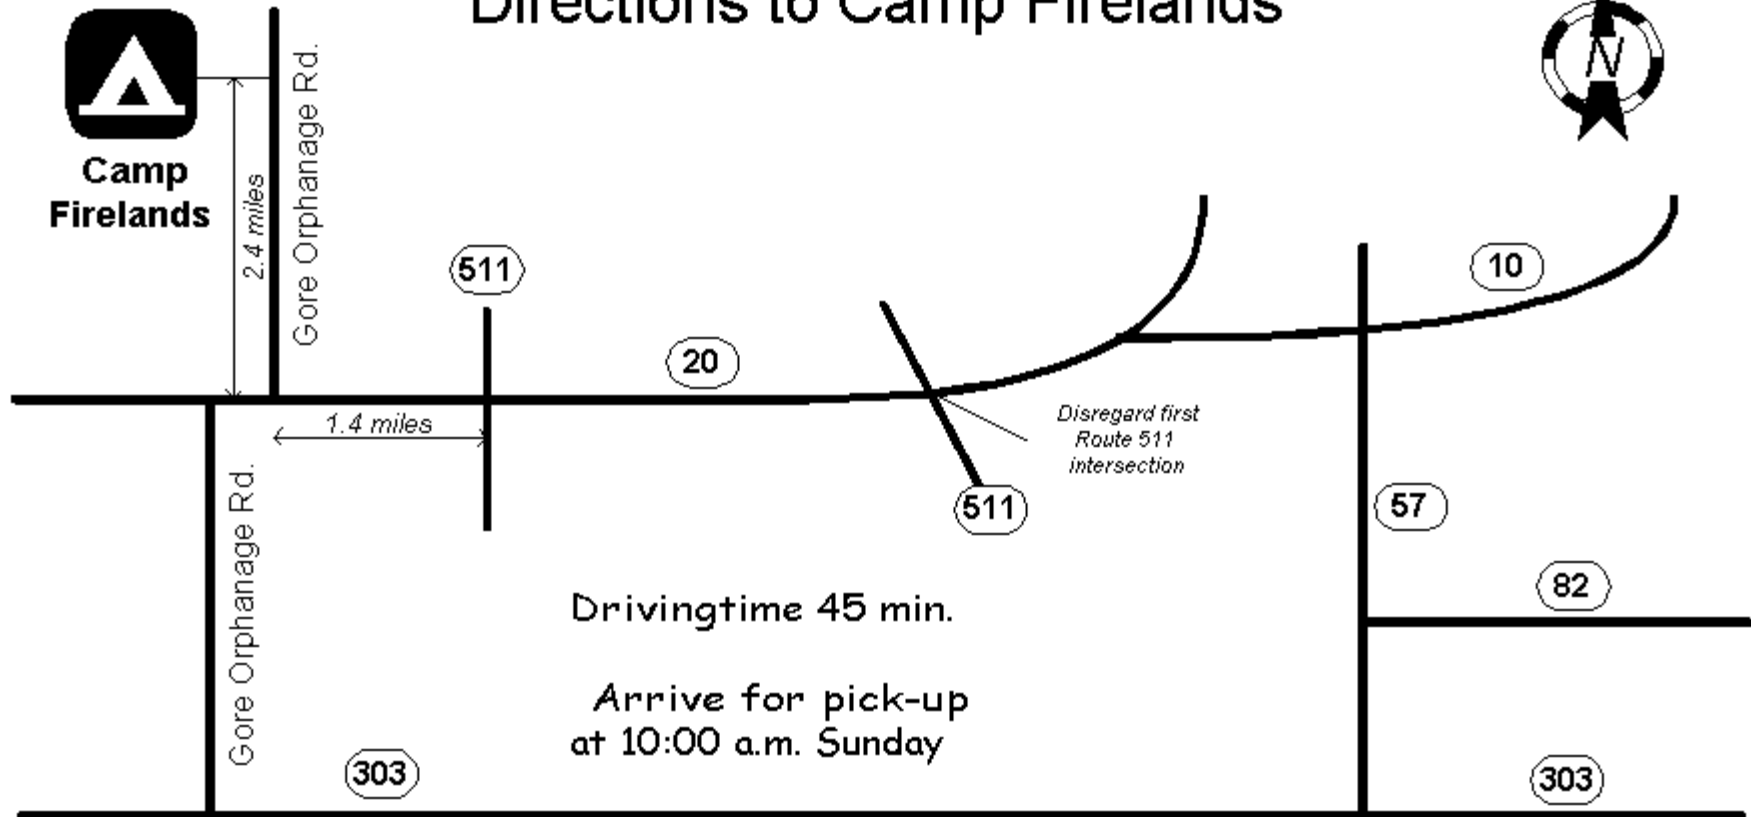

# Directions to Camp Firelands

**From Strongsville, Route 82 west**

**Right (north) on Route 57**

**Left (west) on Route 10 to Route 20**

**Route 20 past first intersection with Route 511**

**Turn right (north) on Gore Orphanage Rd. 1.4 miles  
after second intersection with Route 511**

**North 2.4 miles on Gore Orphanage Rd.**

**Entrance to Camp Firelands is on left; follow camp  
road right to main parking lot**